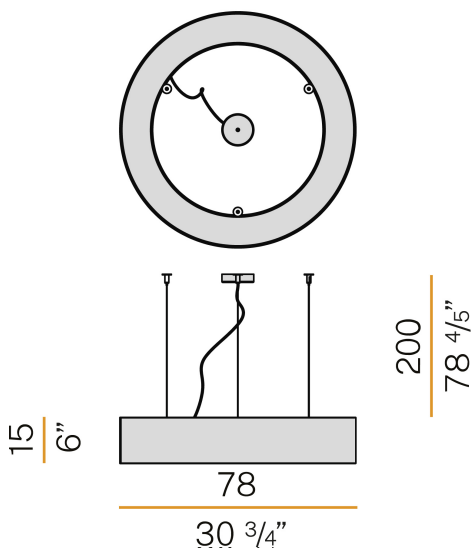

PANZERI

Golden Ring

220-240V AC ON-OFF

L08121.080.0408

gold leaf

Data sheet

CODE	L08121.080.0408
SYSTEM POWER CONSUMPTION	45W
EFFICACY	67.84lm/W
LIGHT SOURCE	LED
LIGHT SOURCE LIFETIME	L80 (B20) 80.000h
COLOUR TEMPERATURE	3000K Ra>90
LIGHT DISTRIBUTION	diffused
POWER SUPPLY	220-240V AC
FREQUENCY	50/60Hz
ELECTRICAL CONFIGURATION	ON-OFF
DRIVER	integrated included
NOMINAL LUMINOUS FLUX	6111lm
LUMEN OUTPUT	3053lm
EFFICIENCY	50%
WEIGHT	10,24 Kg
PROTECTION DEGREE	IP40
COLOUR TOLLERANCES	SDCM 3
GLOW WIRE TEST PERFORMANCE	850°
PACKING DIMENSIONS (CM)	90,0 x 25,0 x 90,0

Suspension lighting fixture for interiors, with direct light emission. Pickled sheet metal structure in polyacrylic paint. Aluminium dissipation plates. Aluminium and pickled sheet metal covers in white or black polyacrylic paint, or with gold leaf coating. Diffuser in modelled polycarbonate with opaline finish. Suspension kit with griplocks and 2m (78,7") long steel cables. 2,5m (98,4") long power cable in transparent PVC. Power canopy with galvanized sheet metal ceiling bracket and pickled sheet metal covering in white or black polyacrylic paint, or with gold leaf coating.

Technical drawing

Polar diagram

PANZERI

Golden Ring

Accessories / canopy

M8121-3

Canopy for power supply and to join 3 steel cables.