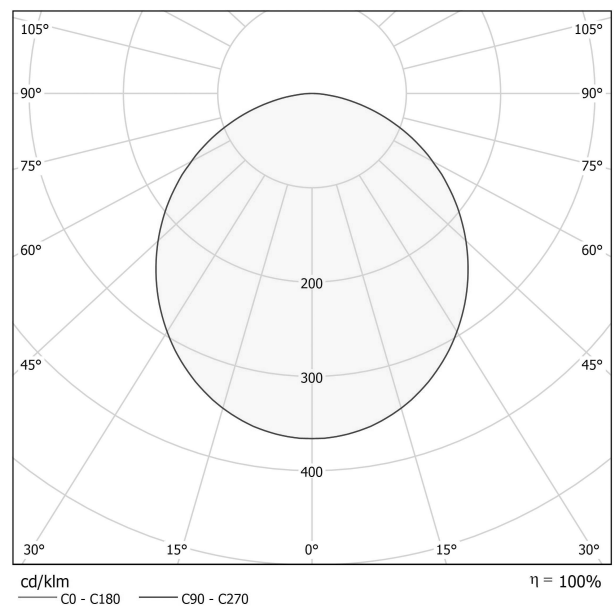

Polar diagram